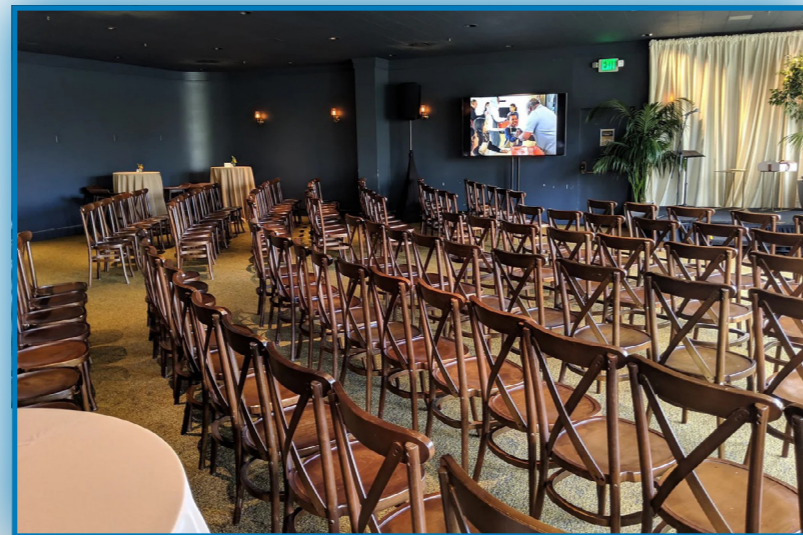

THE VENUE

The Garden Room
at The Overlook
Oakland, CA

BUSINESS EXCELLENCE BY THE NUMBERS:

CONFERENCE ATTENDEES

100 ATTENDEES

Attending the event are WBEs with \$1 million to over \$1 billion in annual revenue along with representatives from Fortune 500 and 1000 companies.